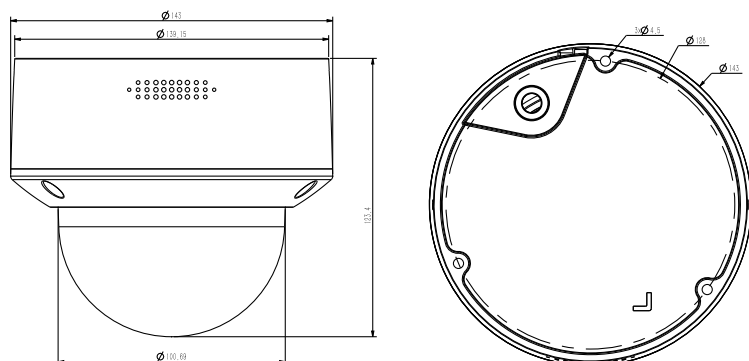

Interface	
Communication Interface	1 RJ45 10M/ 100M self adaptive Ethernet port
Audio I/O	1/1,Mic in
Alarm I/O	1/1
Speaker	N/A
Reset Button	Yes
On-board storage	Built-in MicroSD card slot,up to 512 GB
General	
Web Client Language	17 languages English,Russian,Spanish,Korean,Italian,Turkish,Simple Chinese,Traditional Chinese,Thai,French,Polish,Dutch,Hebraism,Arabic,Vietnamese,German,Ukrainian
Operating Conditions	-35°C~65°C ,0~95% RH
Power Supply	DC 12V±25%,PoE(IEEE802.3af)
Power Consumption	MAX:8W(12V) MAX:9W(PoE)
Protection	IP66,IK10
Heater	N/A
Dimensions	Φ143x124mm(Φ5.63x4.88inch)
GrossWeight	1.16Kg(2.55lb)
NetWeight	0.88Kg(1.94lb)

## DIMENSIONS (Unit: mm)